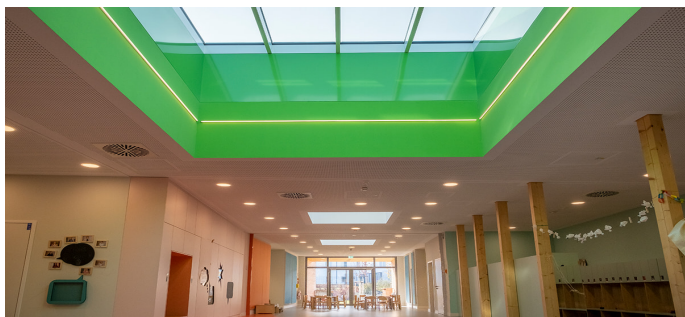

LAMILUX HEINRICH STRUNZ GMBH

POB 1540 - 95105 Rehau/Germany - Phone: +49 (0)9283/595-0 - Fax: +49 (0)9283/595-290

E-Mail: information@lamilux.com - www.lamilux.com