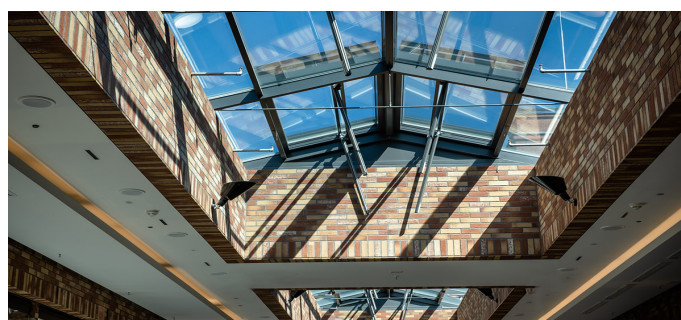

LAMILUX HEINRICH STRUNZ GMBH

POB 1540 - 95105 Rehau/Germany - Phone: +49 (0)9283/595-0 - Fax: +49 (0)9283/595-290

E-Mail: information@lamilux.com - www.lamilux.com