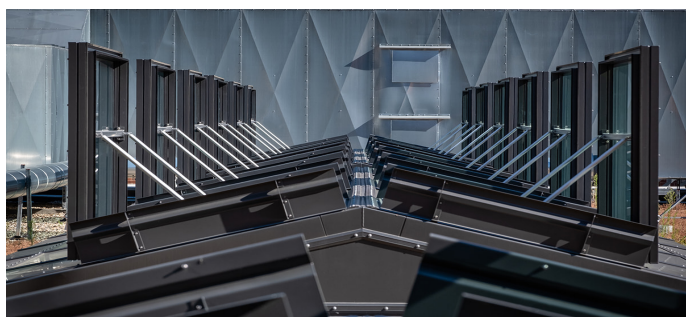

LAMILUX HEINRICH STRUNZ GMBH

POB 1540 - 95105 Rehau/Germany - Phone: +49 (0)9283/595-0 - Fax: +49 (0)9283/595-290

E-Mail: information@lamilux.com - www.lamilux.com