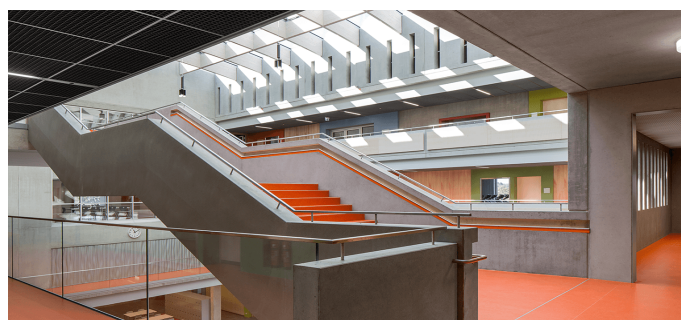

LAMILUX HEINRICH STRUNZ GMBH

POB 1540 - 95105 Rehau/Germany - Phone: +49 (0)9283/595-0 - Fax: +49 (0)9283/595-290

E-Mail: information@lamilux.com - www.lamilux.com