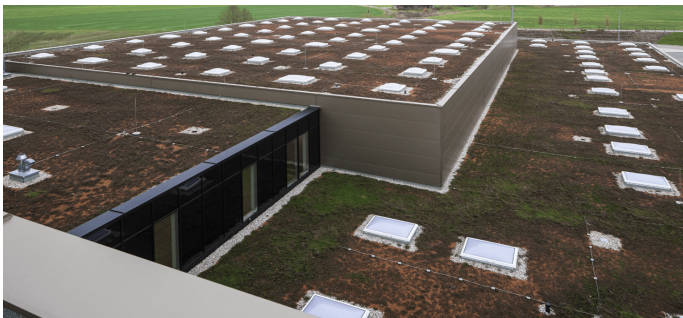

LAMILUX HEINRICH STRUNZ GMBH

POB 1540 - 95105 Rehau/Germany - Phone: +49 (0)9283/595-0 - Fax: +49 (0)9283/595-290

E-Mail: information@lamilux.com - www.lamilux.com