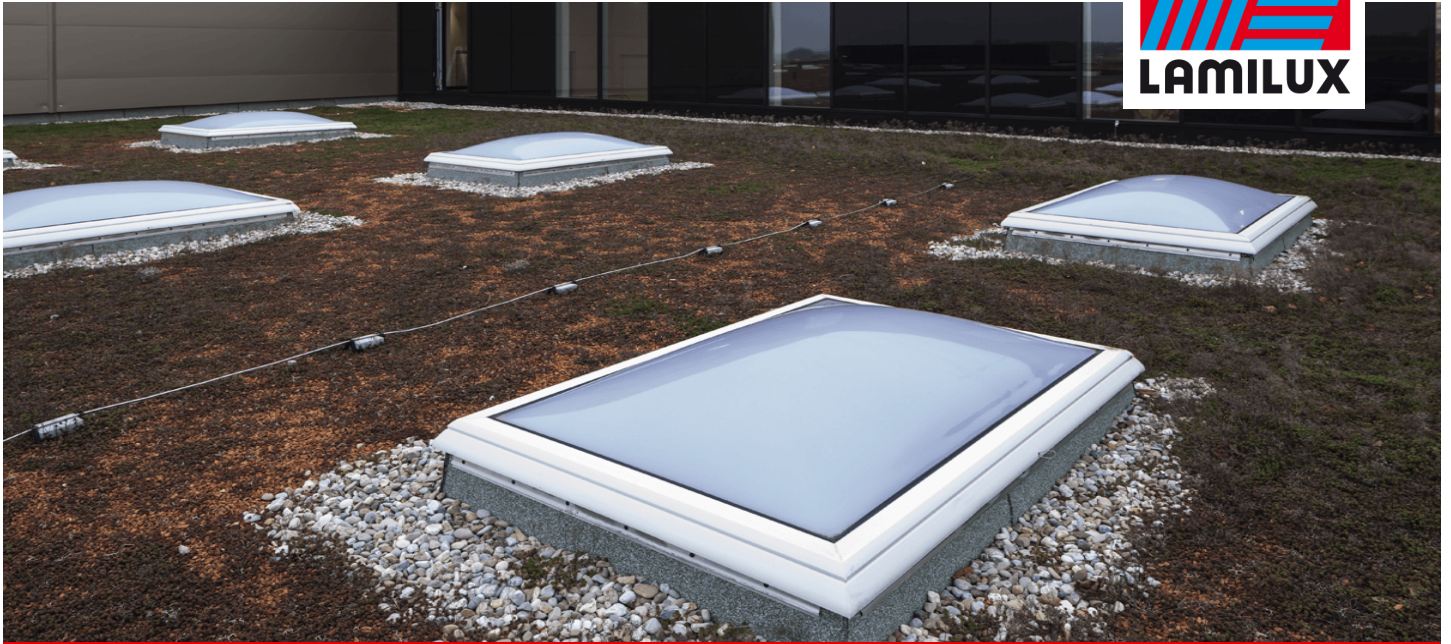

Reference

LAMILUX Glass Skylight F100

Zaltech, Moosdorf