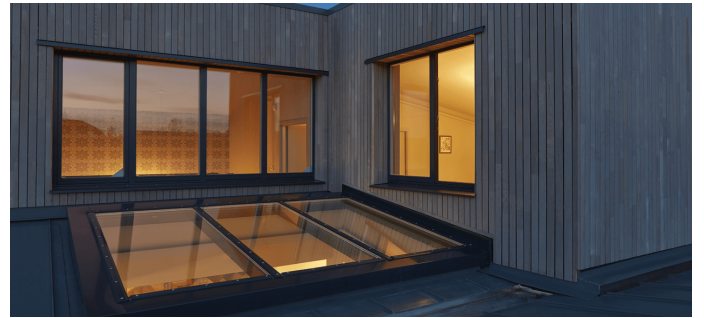

LAMILUX HEINRICH STRUNZ GMBH

POB 1540 - 95105 Rehau/Germany - Phone: +49 (0)9283/595-0 - Fax: +49 (0)9283/595-290

E-Mail: information@lamilux.com - www.lamilux.com