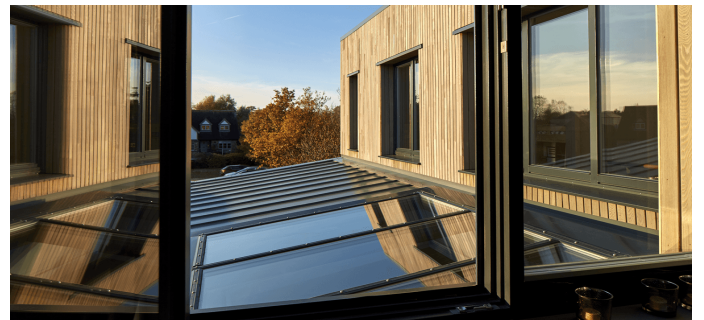

LAMILUX HEINRICH STRUNZ GMBH

POB 1540 - 95105 Rehau/Germany - Phone: +49 (0)9283/595-0 - Fax: +49 (0)9283/595-290

E-Mail: information@lamilux.com - www.lamilux.com