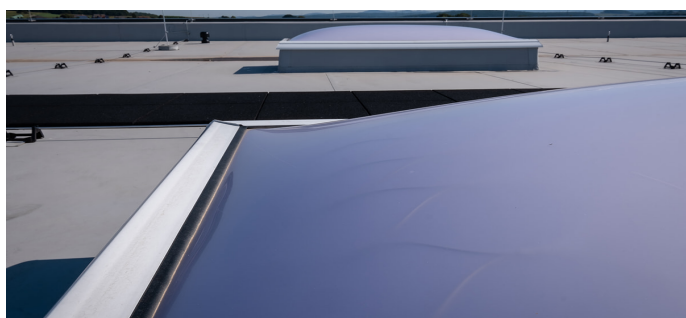

LAMILUX HEINRICH STRUNZ GMBH

POB 1540 - 95105 Rehau/Germany - Phone: +49 (0)9283/595-0 - Fax: +49 (0)9283/595-290

E-Mail: information@lamilux.com - www.lamilux.com